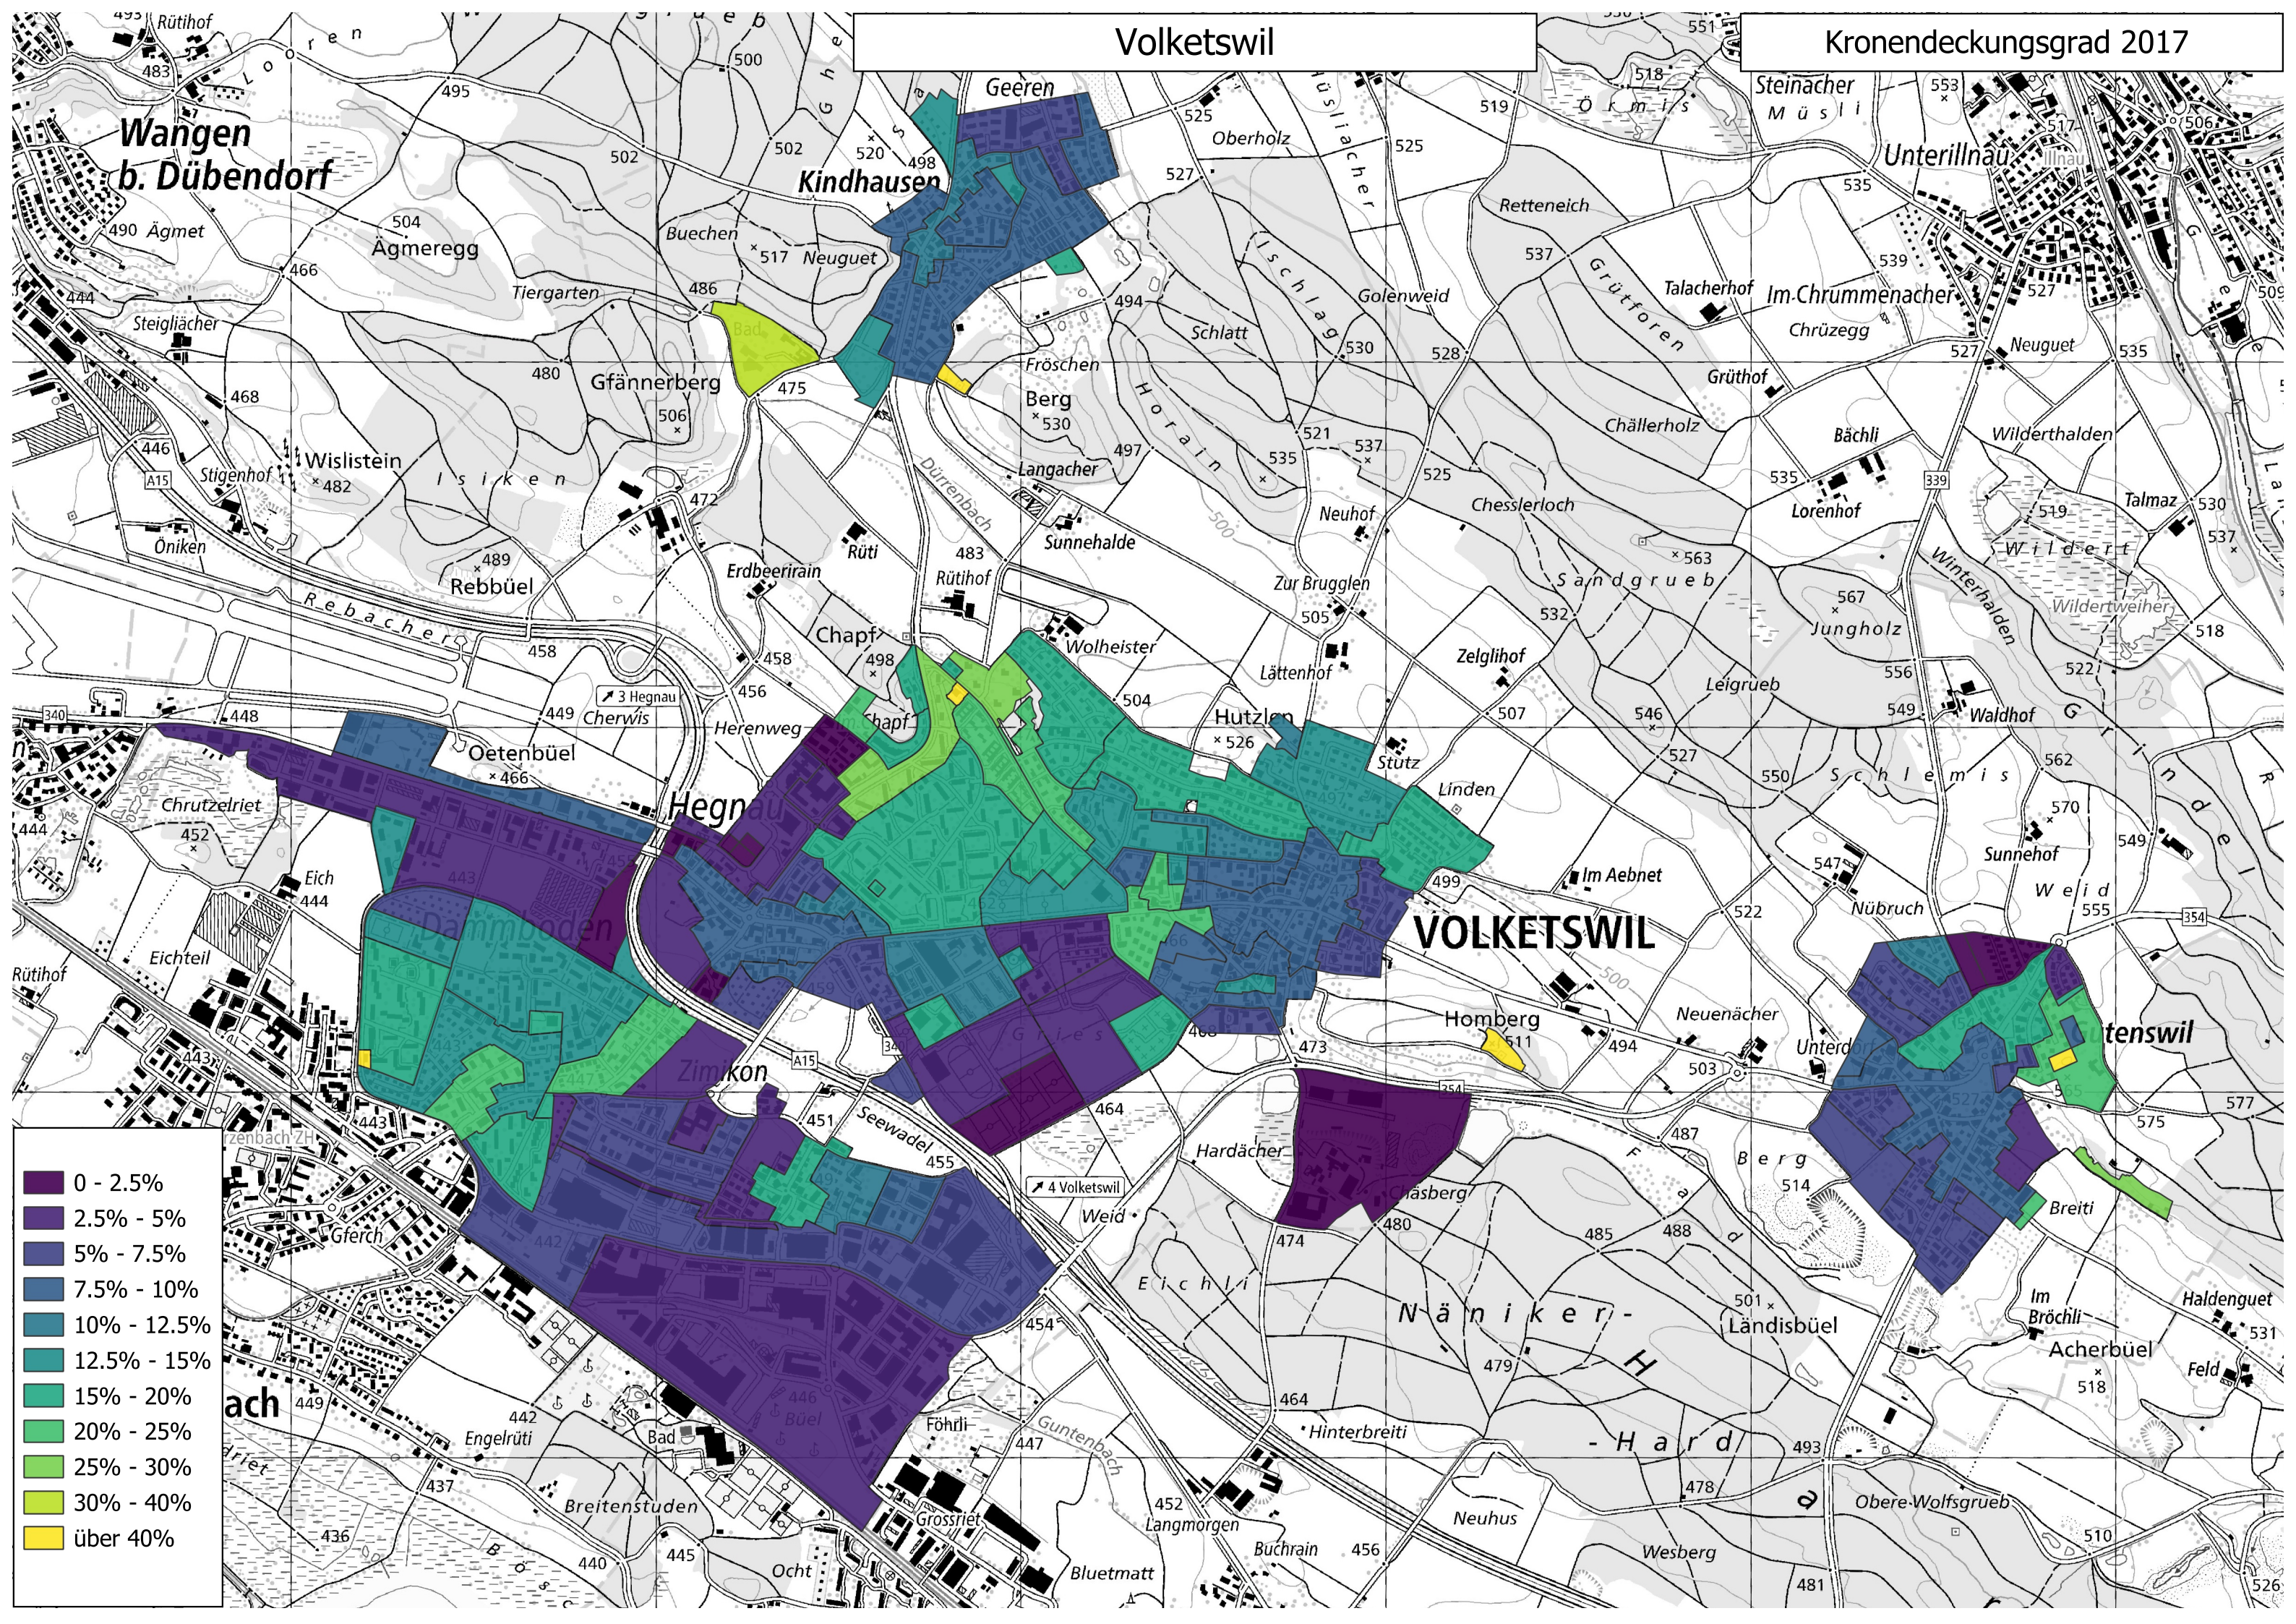

Volketswil

Kronendeckungsgrad 2017

- 0 - 2.5%
- 2.5% - 5%
- 5% - 7.5%
- 7.5% - 10%
- 10% - 12.5%
- 12.5% - 15%
- 15% - 20%
- 20% - 25%
- 25% - 30%
- 30% - 40%
- über 40%